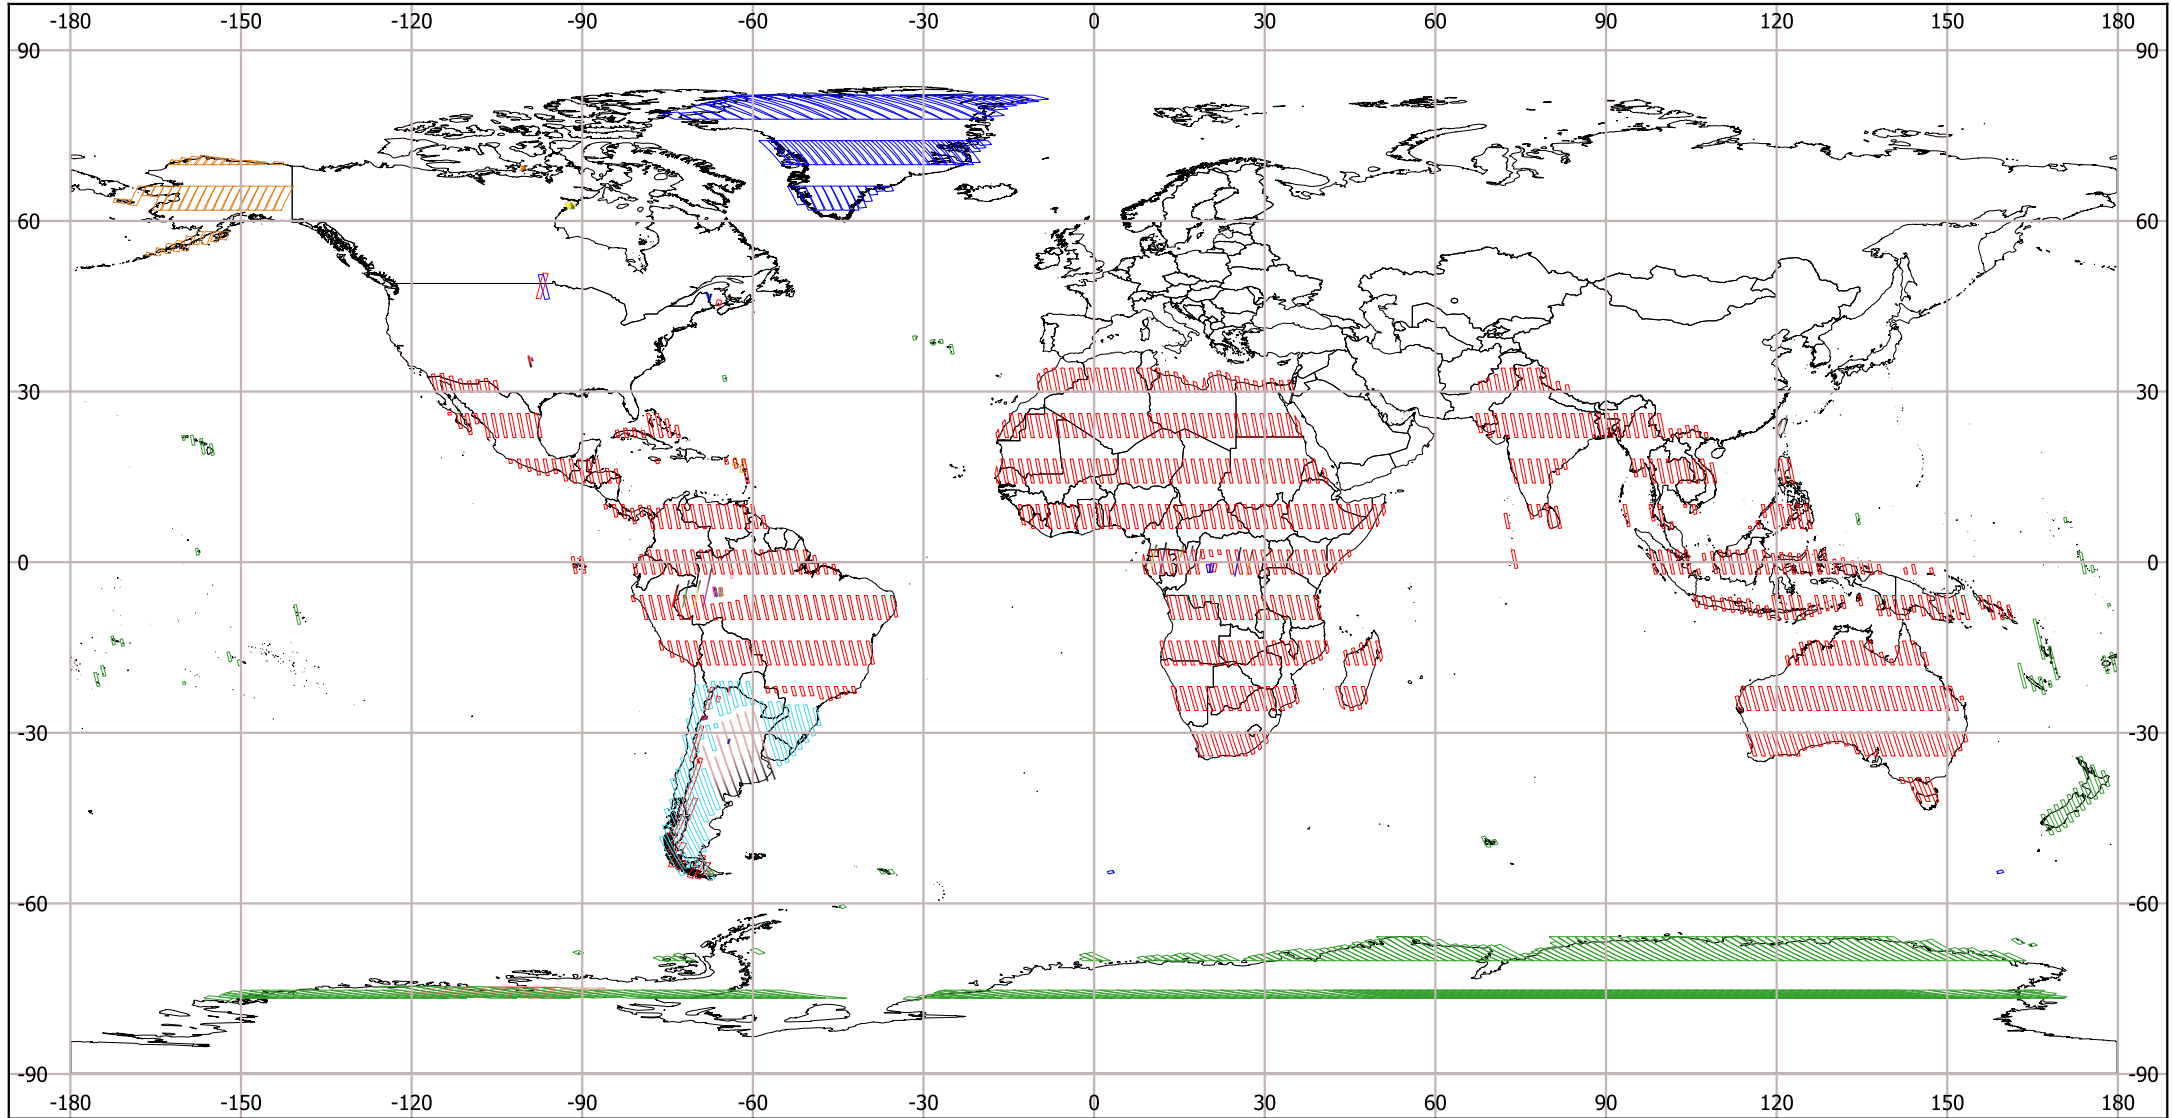

SAOCOM 1A IMAS CYCLE 07 STRIPMAP

(Apr 06 - Apr 21 2024)

Acquisition modes

S1DP_ASC	S2DP_DES	S3DP_ASC	S4QP_ASC	S6DP_ASC	S7QP_ASC	S9QP_DES
S1DP_DES	S2QP_ASC	S3DP_DES	S4QP_DES	S6DP_DES	S7QP_DES	S10QP_DES
S1QP_ASC	S2QP_DES	S3QP_DES	S5DP_ASC	S6QP_ASC	S8DP_DES	
S1QP_DES	S3SP_ASC	S4DP_ASC	S5DP_DES	S6QP_DES	S8QP_DES	
S2DP_ASC	S3SP_DES	S4DP_DES	S5QP_DES	S7DP_ASC	S9DP_ASC	

Abbreviations

S Stripmap	DES Descending
TN Topsar Narrow	SP Single Polarization
TW Topsar Wide	DP Dual Polarization
ASC Ascending	QP Quad Polarization

Coordinate Reference System WGS 84 - EPSG 4326

Países del mundo
 "Capa descargada de <http://tapiquen-sig.jimdo.com>. Carlos Efraín Porto Tapiquén. Orogénesis Soluciones Geográficas. Porlamar, Venezuela, 2015."