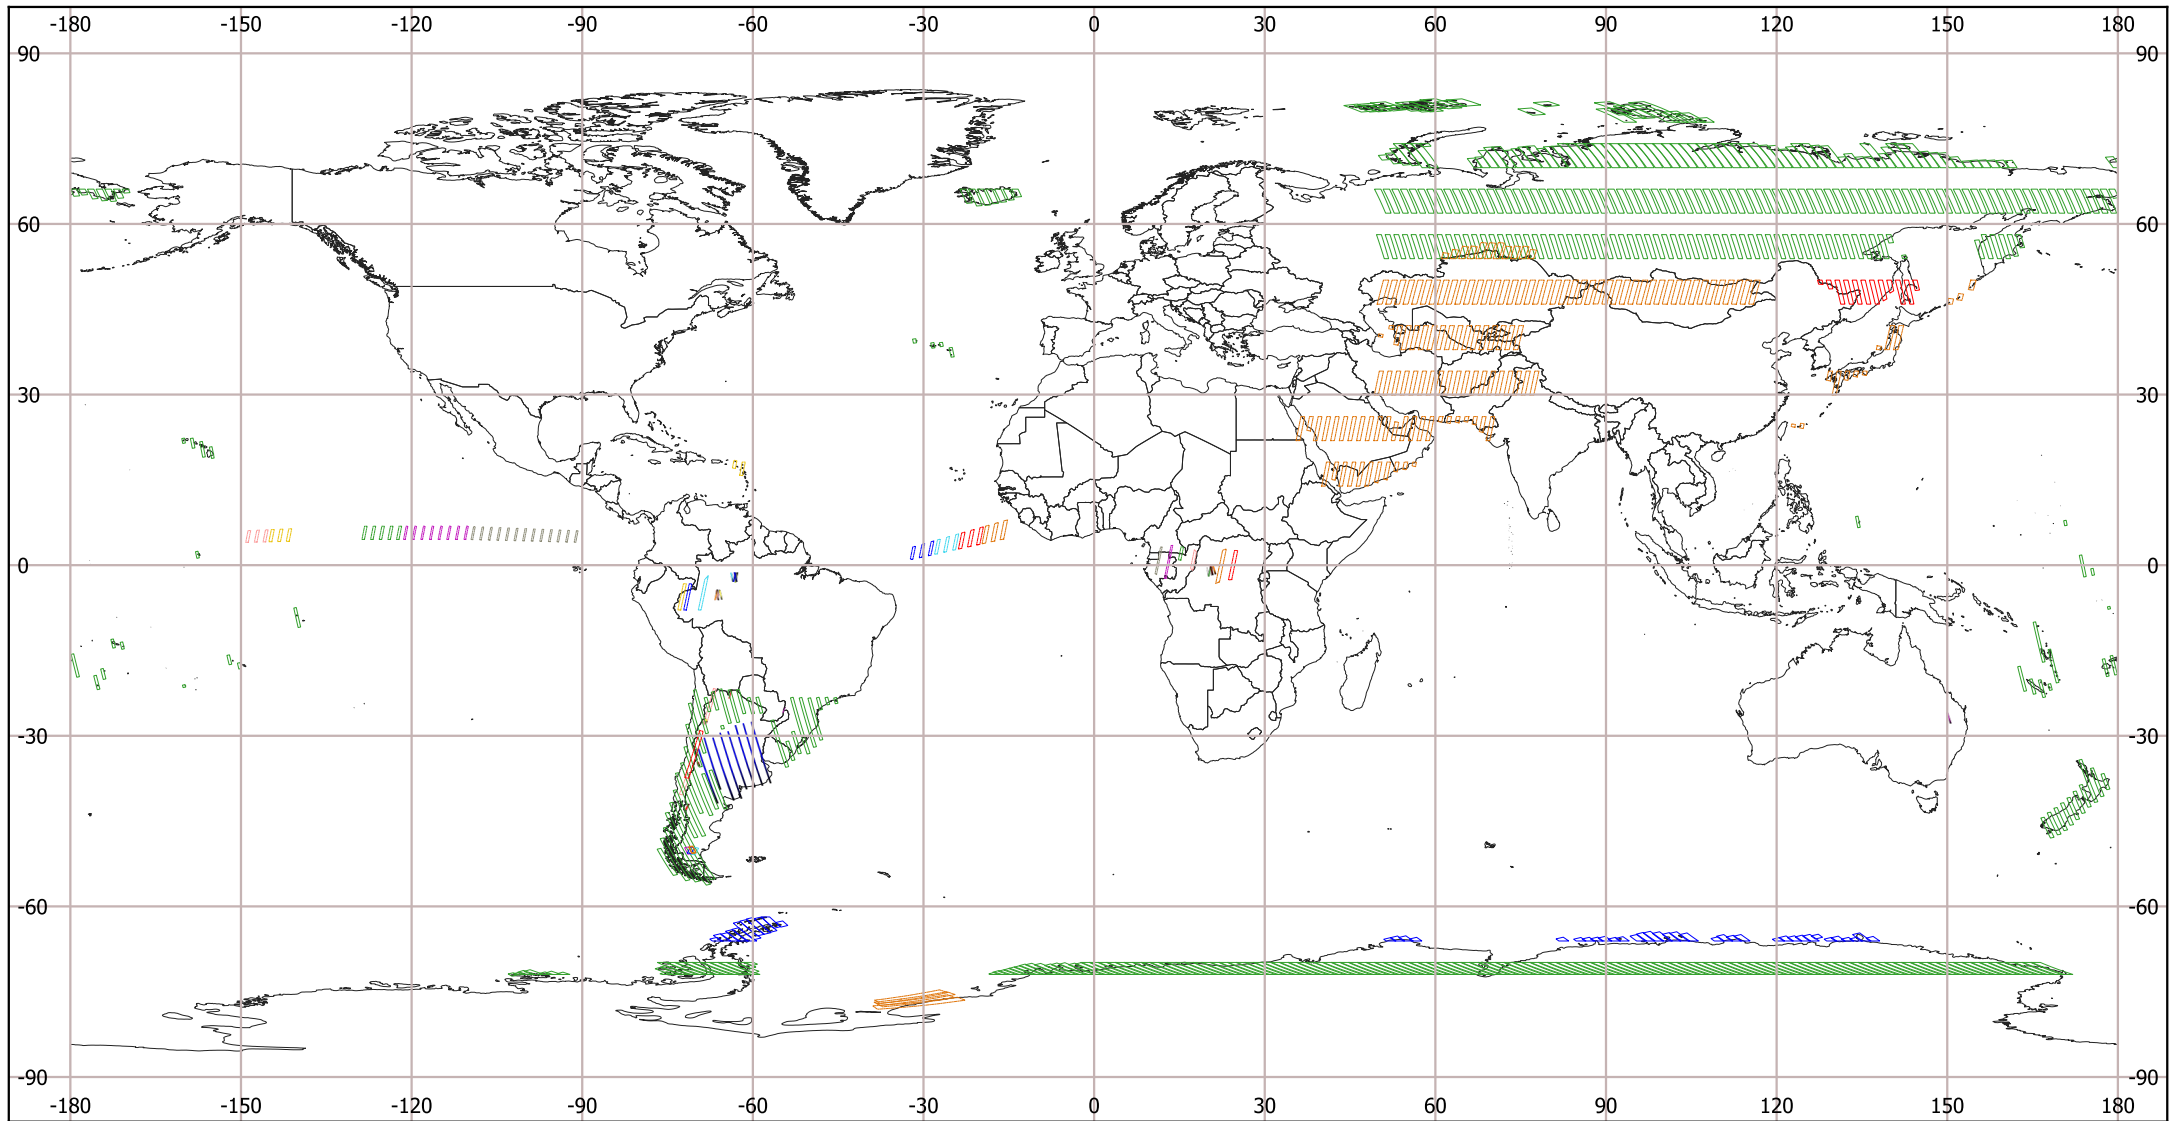

SAOCOM 1B IMAS CYCLE 21 STRIPMAP

(Nov 17 - Dec 02 2023)

Acquisition modes

S1DP_ASC	S2DP_ASC	S3DP_DES	S4QP_ASC	S5QP_DES	S6QP_DES	S8DP_DES	S10QP_ASC
S1DP_DES	S2DP_DES	S3QP_ASC	S4QP_DES	S6DP_ASC	S7DP_DES	S8QP_ASC	S10QP_DES
S1QP_ASC	S2QP_ASC	S4DP_ASC	S5DP_ASC	S6DP_DES	S7QP_ASC	S9DP_DES	
S1QP_DES	S2QP_DES	S4DP_DES	S5DP_DES	S6QP_ASC	S7QP_DES	S9QP_DES	

Abbreviations

S Stripmap	DES Descending
TN Topsar Narrow	SP Single Polarization
TW Topsar Wide	DP Dual Polarization
ASC Ascending	QP Quad Polarization

Coordinate Reference System WGS 84 - EPSG 4326

Países del mundo
 "Capa descargada de <http://tapiquen-sig.jimdo.com>. Carlos Efraín Porto Tapiquén. Orogénesis Soluciones Geográficas. Porlamar, Venezuela, 2015."