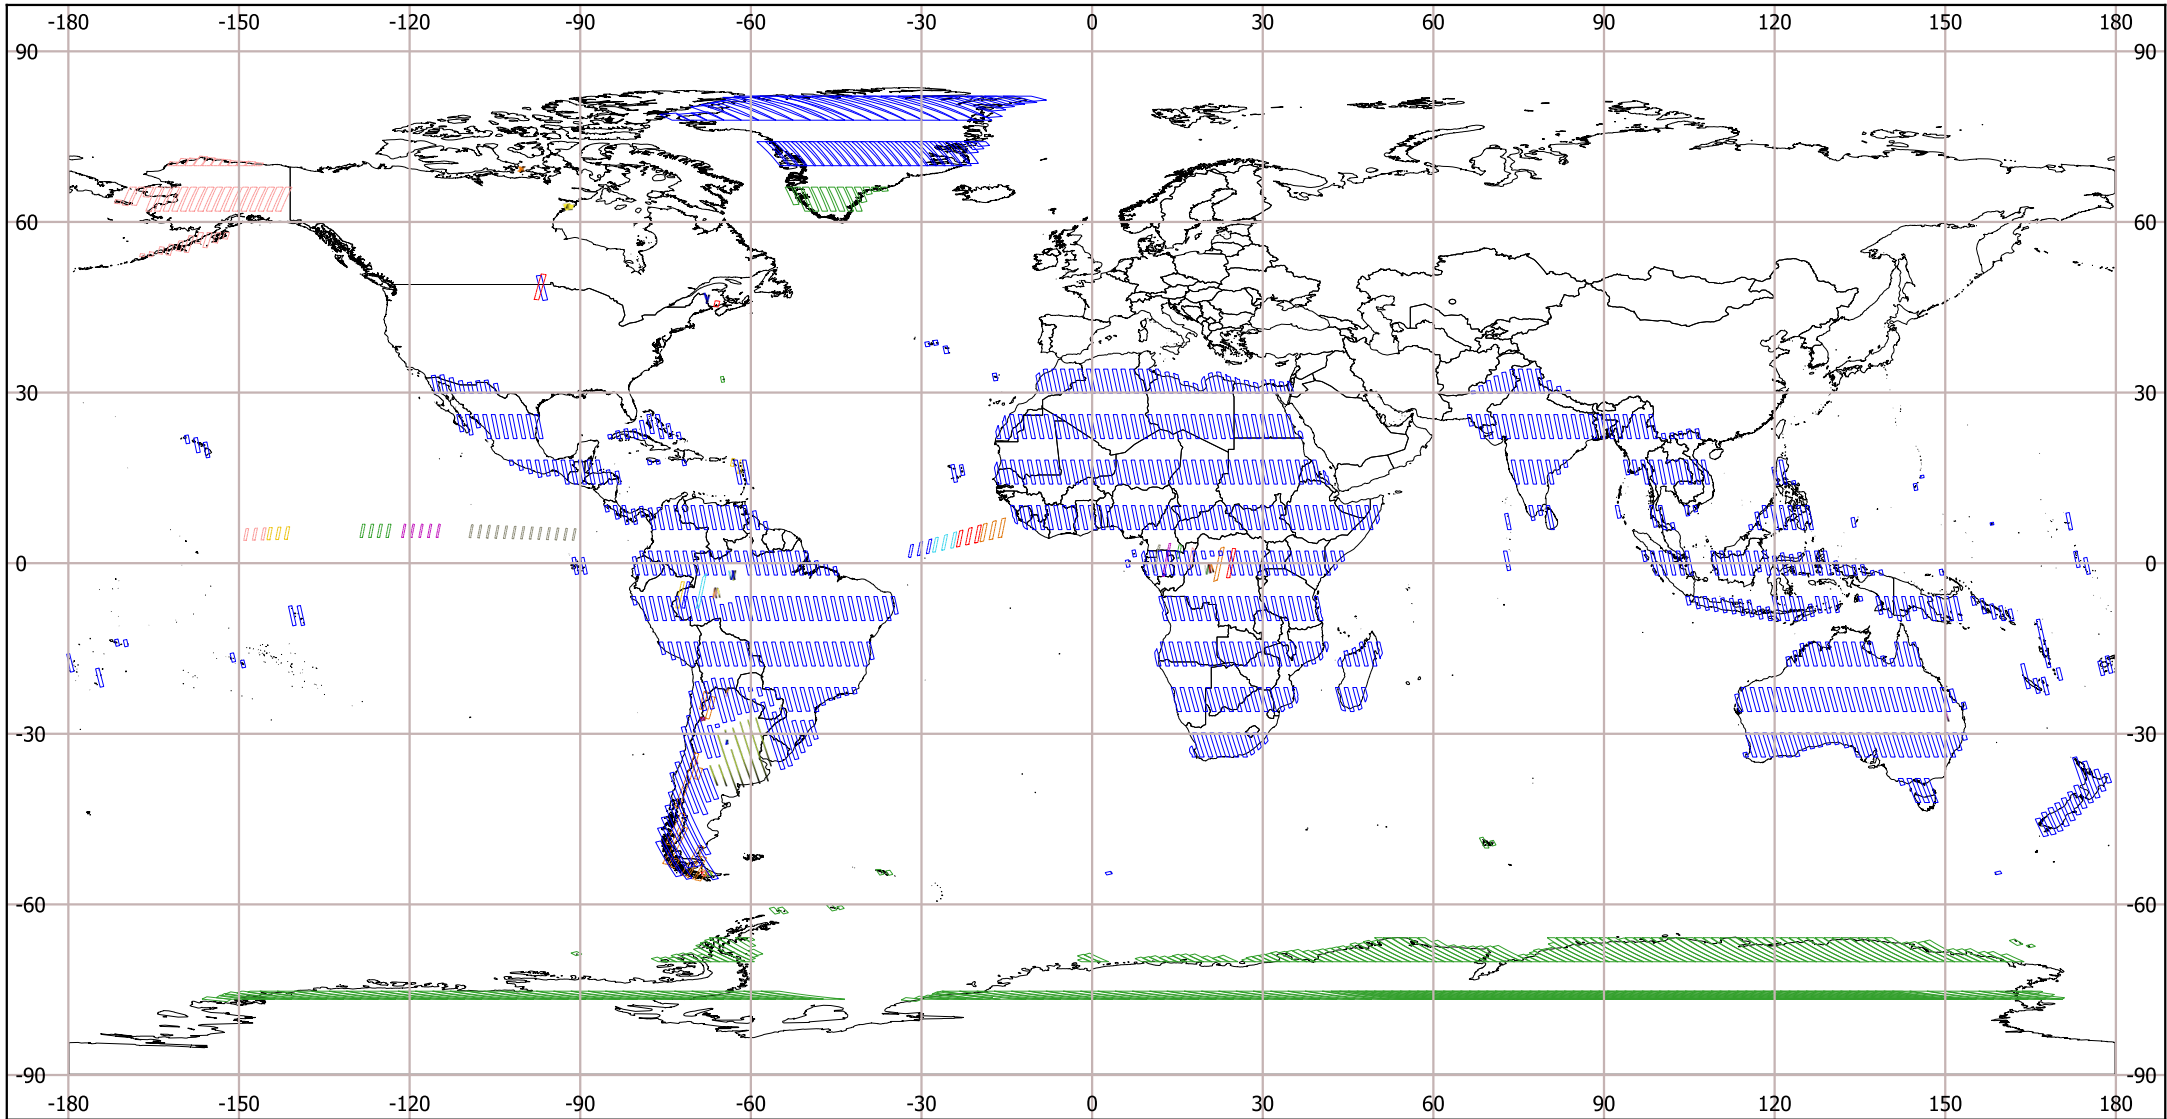

SAOCOM 1A IMAS CYCLE 20 STRIPMAP

(Nov 01 - Nov 16 2023)

Acquisition modes

S1DP_DES	S2QP_DES	S3QP_DES	S5DP_ASC	S6QP_ASC	S8DP_DES	S10QP_ASC
S1QP_ASC	S3SP_ASC	S4DP_ASC	S5DP_DES	S6QP_DES	S8QP_ASC	S10QP_DES
S1QP_DES	S3SP_DES	S4DP_DES	S5QP_DES	S7DP_DES	S9DP_DES	
S2DP_DES	S3DP_DES	S4QP_ASC	S6DP_ASC	S7QP_ASC	S9QP_ASC	
S2QP_ASC	S3QP_ASC	S4QP_DES	S6DP_DES	S7QP_DES	S9QP_DES	

Abbreviations

S Stripmap	DES Descending
TN Topsar Narrow	SP Single Polarization
TW Topsar Wide	DP Dual Polarization
ASC Ascending	QP Quad Polarization

Coordinate Reference System WGS 84 - EPSG 4326

Países del mundo
 "Capa descargada de <http://tapiquen-sig.jimdo.com>. Carlos Efraín Porto Tapiquén. Orogénesis Soluciones Geográficas. Porlamar, Venezuela, 2015."