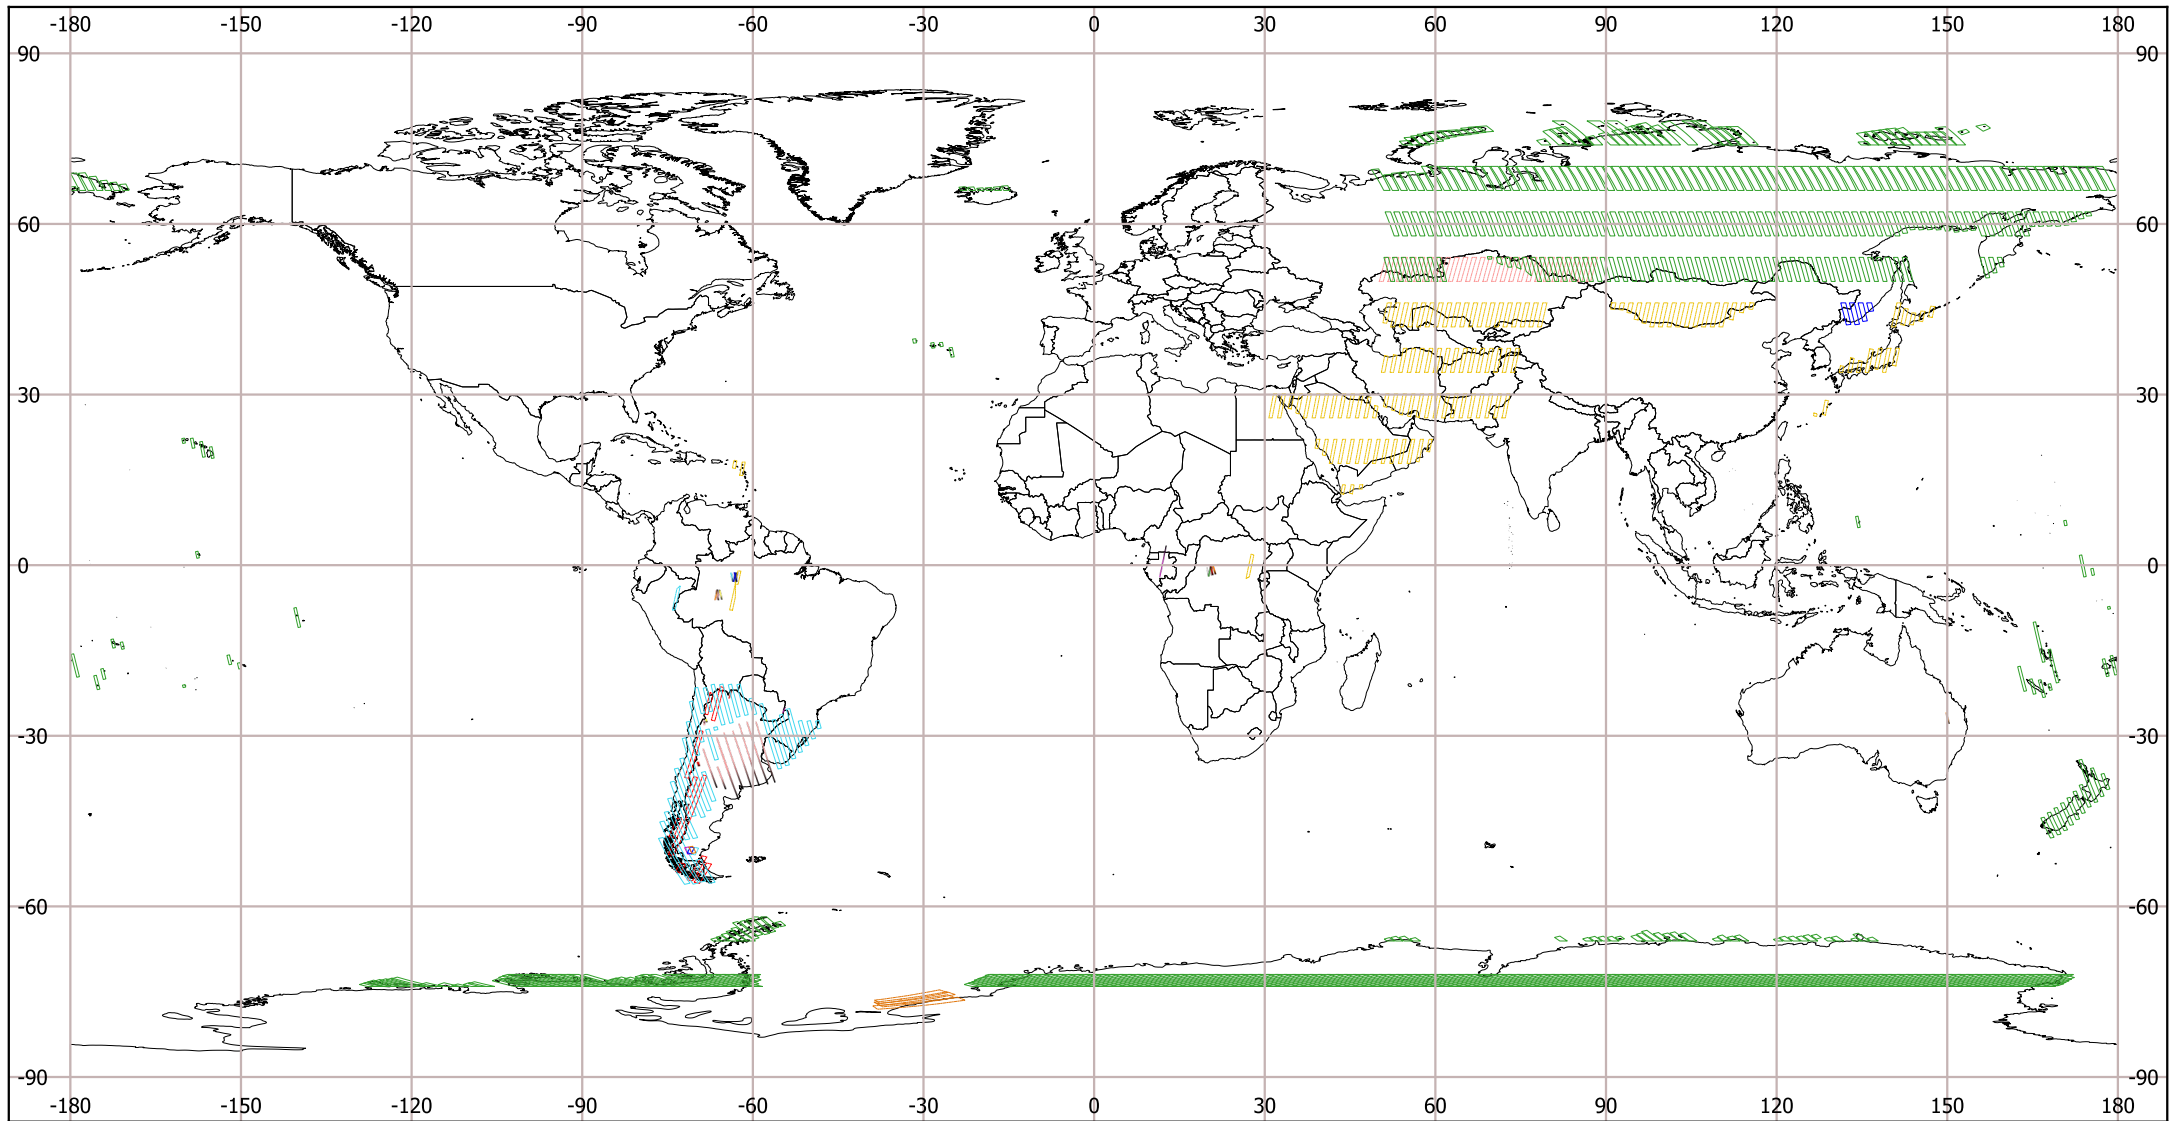

SAOCOM 1B IMAS CYCLE 18 STRIPMAP

(Sep 30 - Oct 15 2023)

Acquisition modes

 S1DP_ASC	 S2DP_ASC	 S3DP_DES	 S4QP_ASC	 S5QP_DES	 S7QP_ASC	 S10QP_ASC
 S1DP_DES	 S2DP_DES	 S3QP_ASC	 S4QP_DES	 S6DP_DES	 S7QP_DES	 S10QP_DES
 S1QP_ASC	 S2QP_DES	 S4DP_ASC	 S5DP_ASC	 S6QP_ASC	 S8QP_ASC	
 S1QP_DES	 S3DP_ASC	 S4DP_DES	 S5DP_DES	 S6QP_DES	 S9QP_DES	

Abbreviations

S Stripmap	DES Descending
TN Topsar Narrow	SP Single Polarization
TW Topsar Wide	DP Dual Polarization
ASC Ascending	QP Quad Polarization

Coordinate Reference System WGS 84 - EPSG 4326

Países del mundo
 "Capa descargada de <http://tapiquen-sig.jimdo.com>. Carlos Efraín Porto Tapiquén. Orogénesis Soluciones Geográficas. Porlamar, Venezuela, 2015."