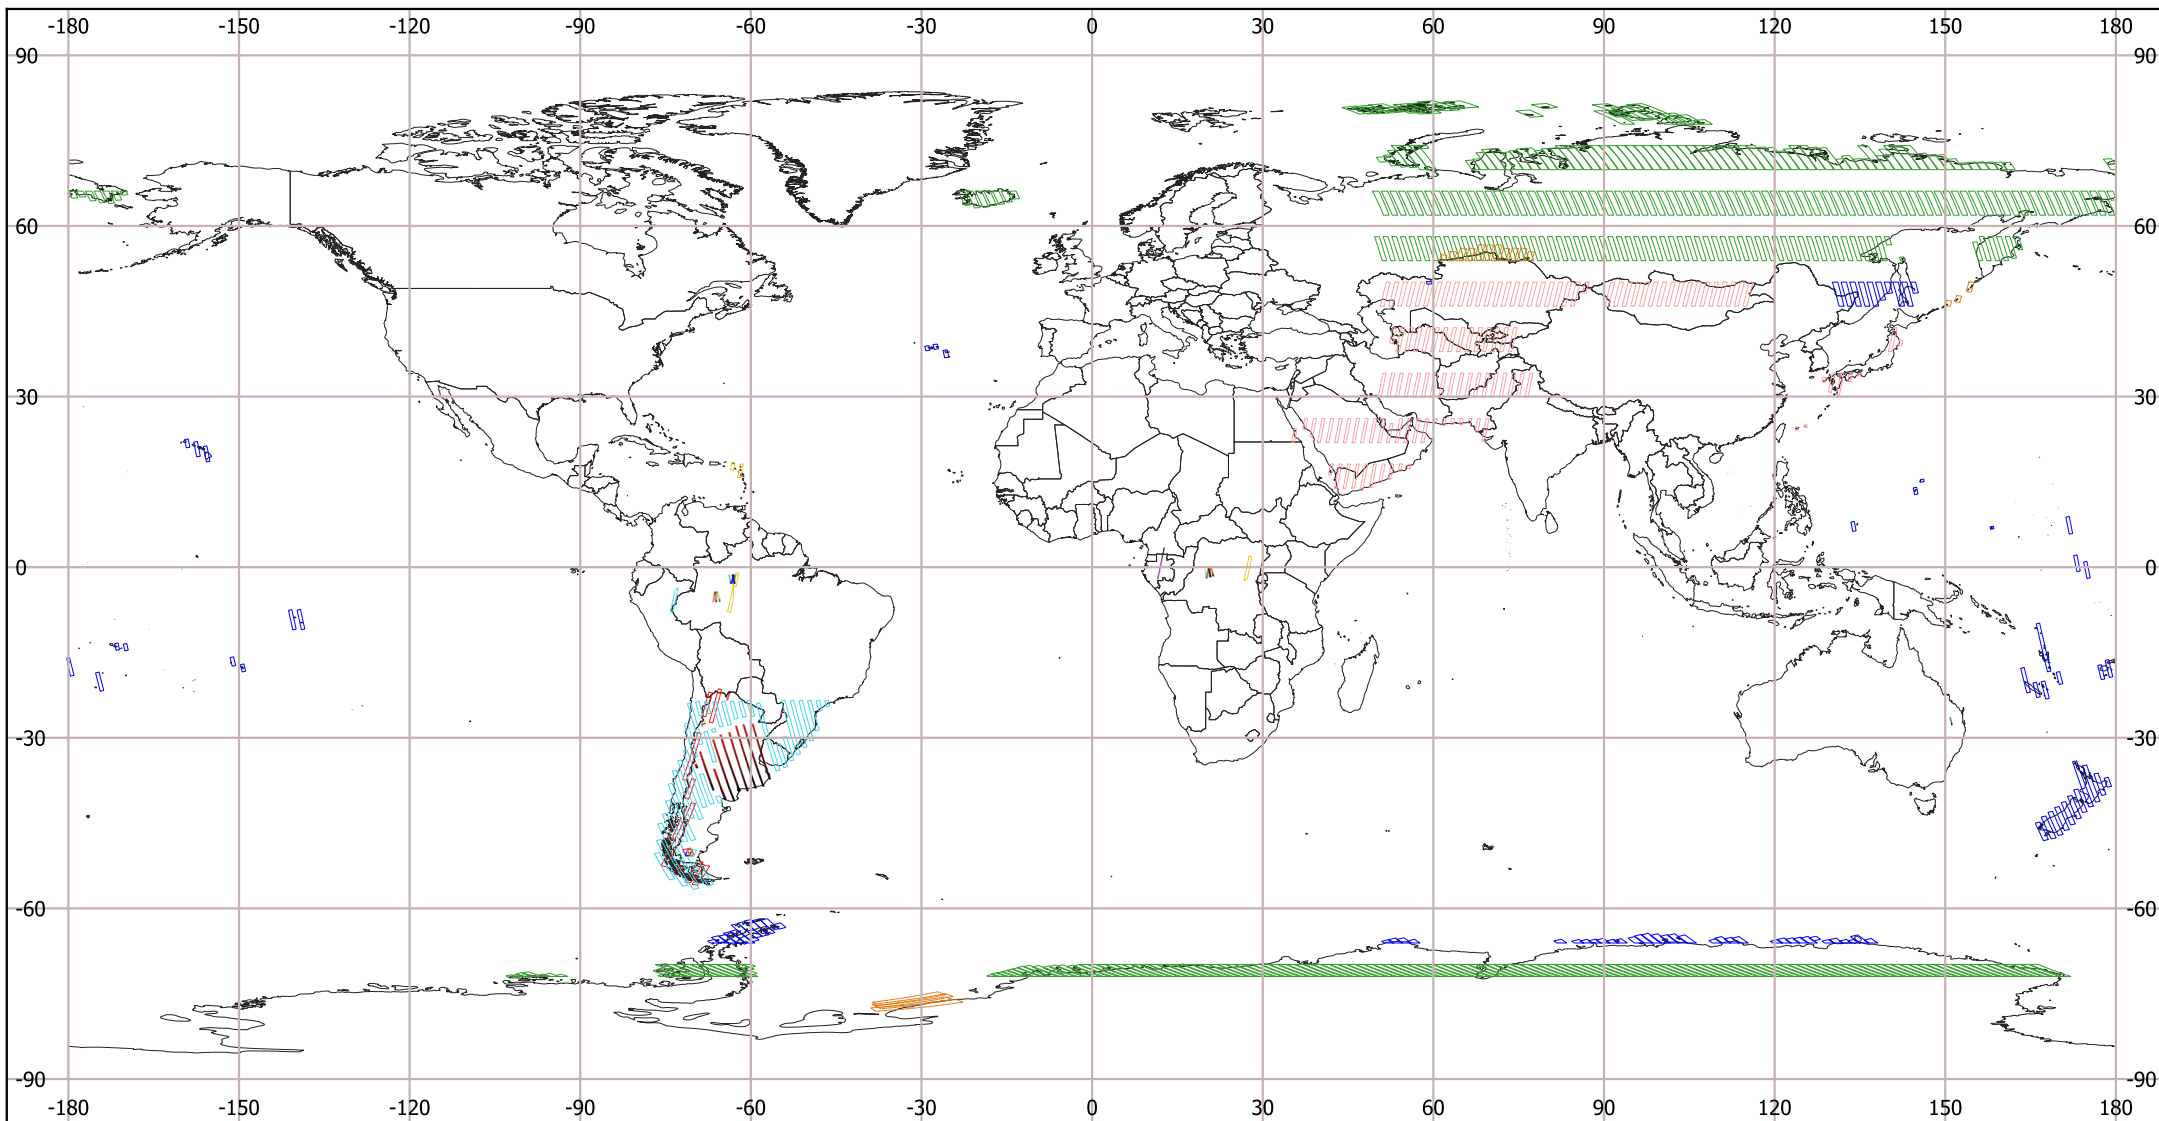

SAOCOM 1B IMAS CYCLE 17 STRIPMAP

(Sep 14 - Sep 29 2023)

Acquisition modes

S1DP_ASC	S2DP_ASC	S3DP_DES	S4QP_ASC	S5QP_ASC	S6QP_DES	S9QP_DES
S1DP_DES	S2DP_DES	S3QP_ASC	S4QP_DES	S5QP_DES	S7QP_ASC	S10QP_ASC
S1QP_ASC	S2QP_DES	S4DP_ASC	S5DP_ASC	S6DP_DES	S7QP_DES	S10QP_DES
S1QP_DES	S3DP_ASC	S4DP_DES	S5DP_DES	S6QP_ASC	S8QP_ASC	

Abbreviations

S Stripmap	DES Descending
TN Topsar Narrow	SP Single Polarization
TW Topsar Wide	DP Dual Polarization
ASC Ascending	QP Quad Polarization

Coordinate Reference System WGS 84 - EPSG 4326

Países del mundo
 "Capa descargada de <http://tapiquen-sig.jimdo.com>. Carlos Efraín Porto Tapiquén. Orogénesis Soluciones Geográficas. Porlamar, Venezuela, 2015."